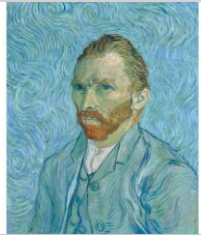

서비스 개요

안녕하세요.

작품 검색 서비스 XXX 입니다.

원하는 분위기의 그림을 설명해 주세요.

설명이 어렵나요? 그러면 원하는 분위기의 그림을 올려주세요.

1. 그림 분석 수행
2. 결과 구문 추출

1. 구문 분석
2. 분류 코드 추출
3. 코드를 통한 DB 검색
4. 결과 이미지 리스트 추출

이미지 리스트 제공
액자 종류 제공

3D 공간 렌더링
결과 제공