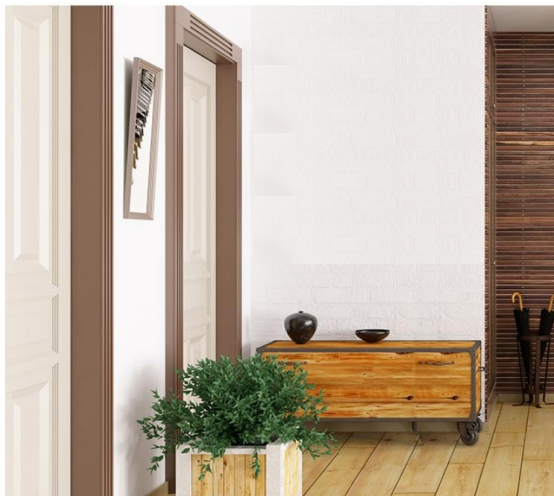

서비스 개요

사용자가 원하는 분위기에 맞는 그림 추천